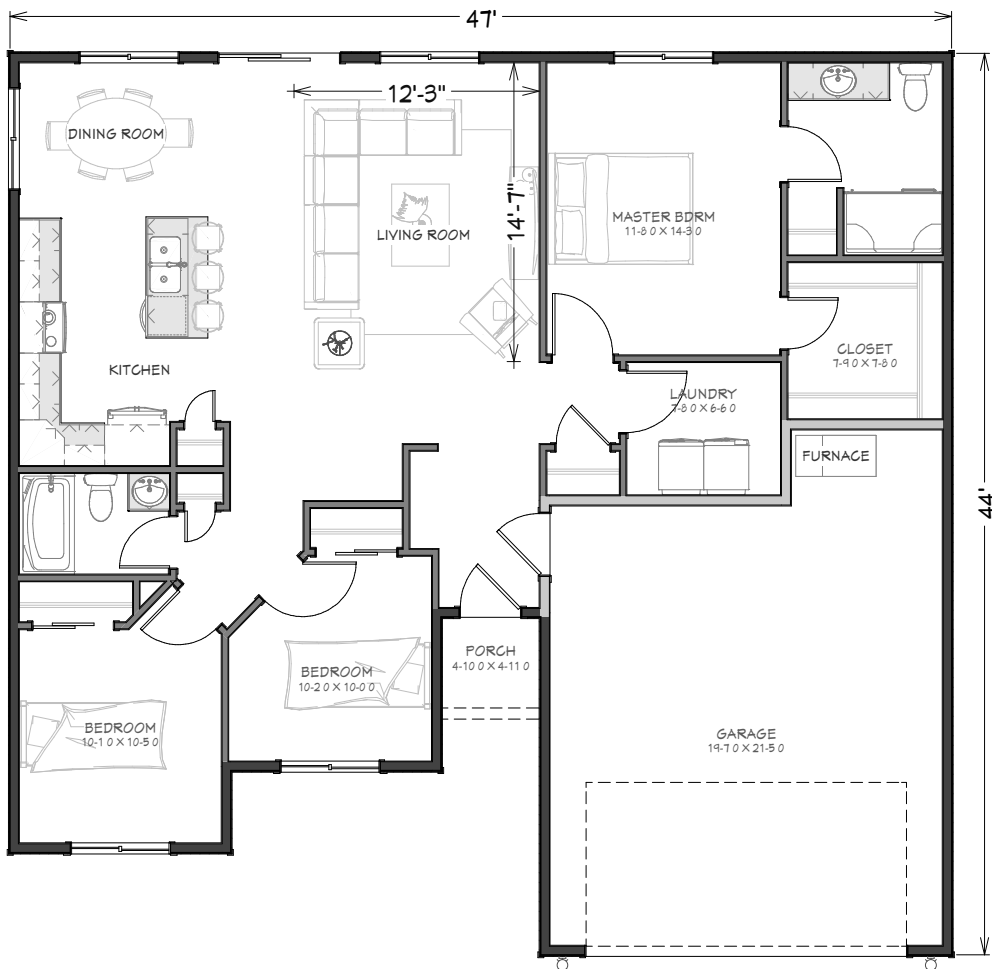

# THE 1358

### AT A GLANCE:

- 1358 SQ FT
- 3 BEDROOMS
- 2 BATHROOMS
- 2 CAR GARAGE