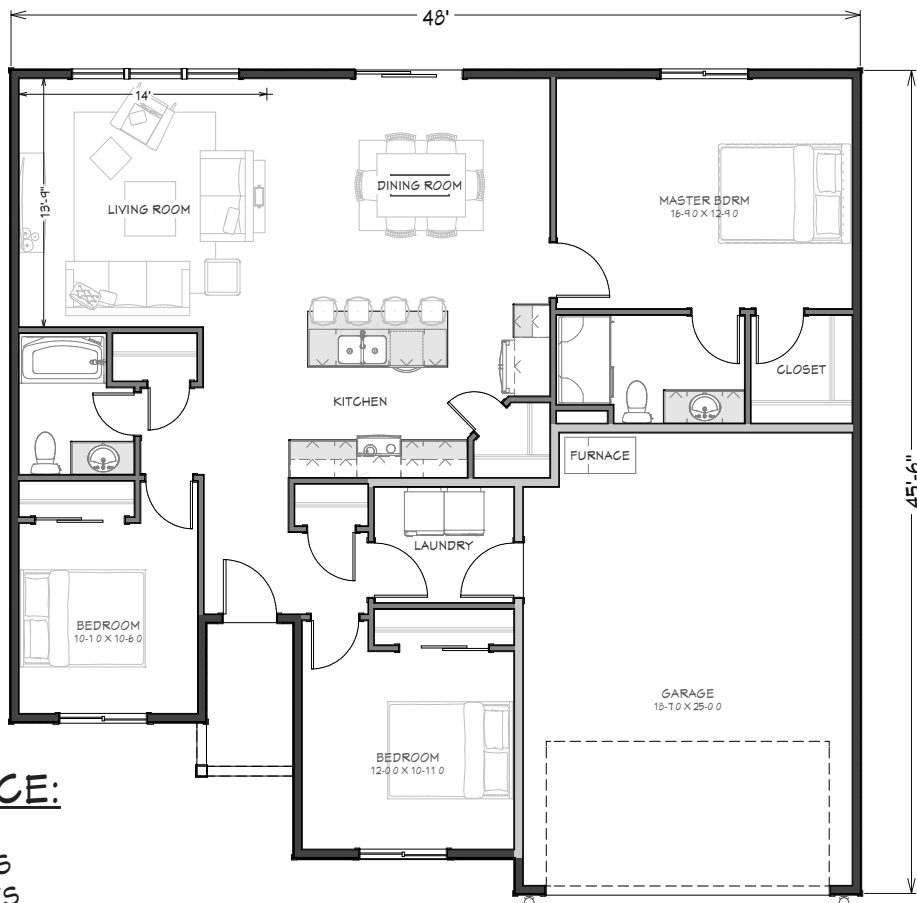

THE 1498

AT A GLANCE:

- 1498 SQ FT
- 3 BEDROOMS
- 2 BATHROOMS
- 2 CAR GARAGE