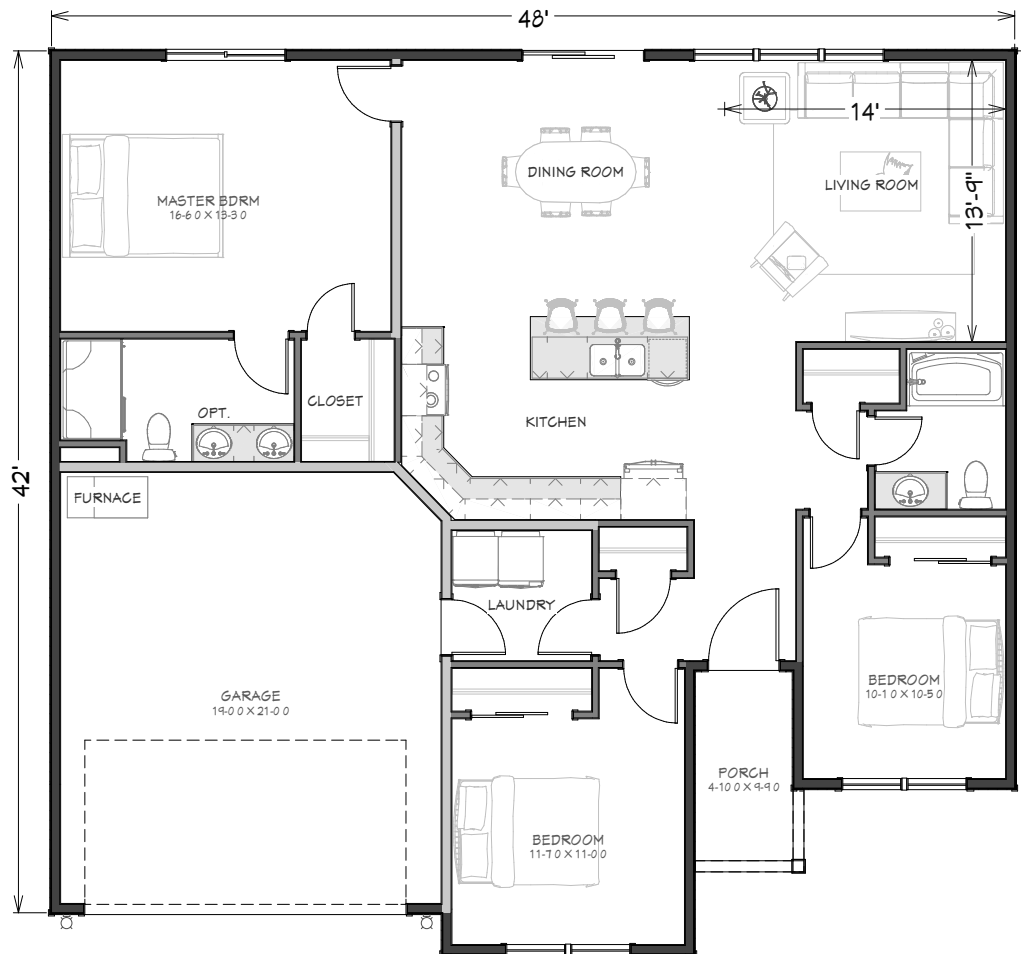

THE 1499

AT A GLANCE:

- 1499 SQ FT
- 3 BEDROOMS
- 2 BATHROOMS
- 2 CAR GARAGE