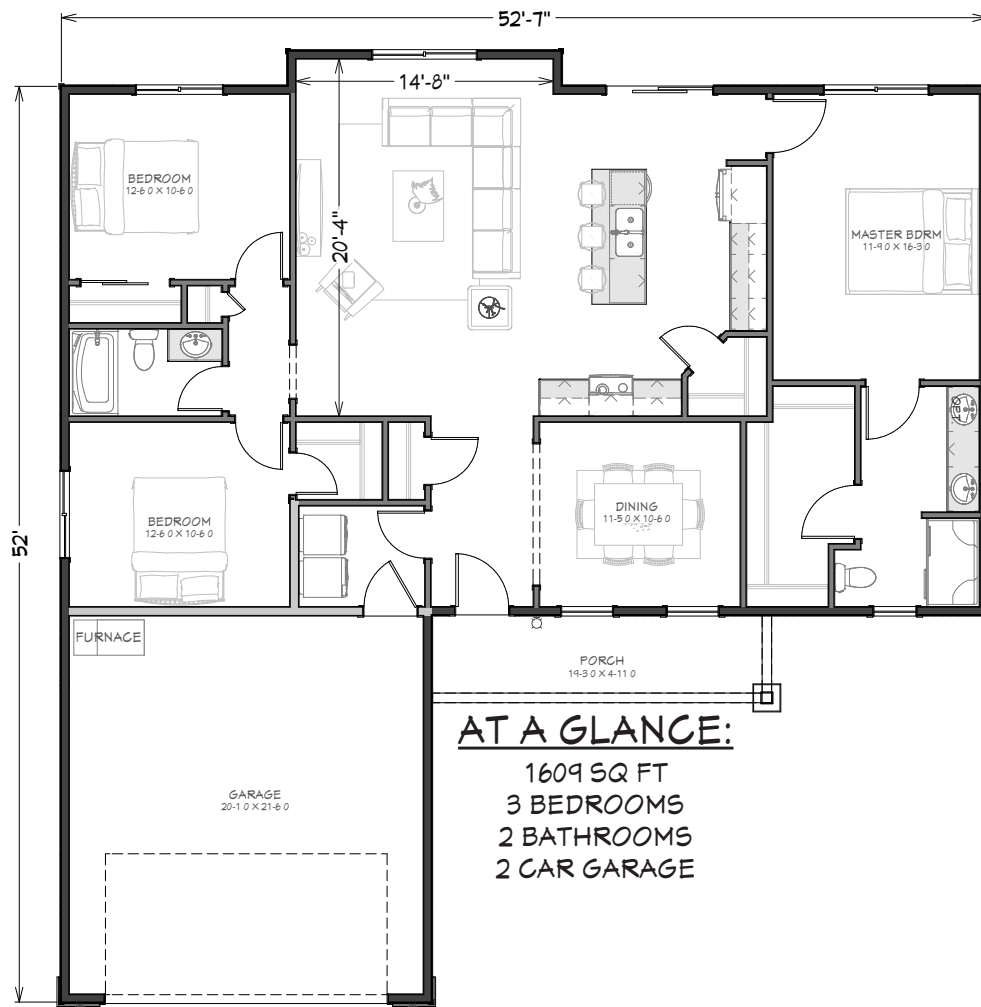

THE 1609

AT A GLANCE:

- 1609 SQ FT
- 3 BEDROOMS
- 2 BATHROOMS
- 2 CAR GARAGE