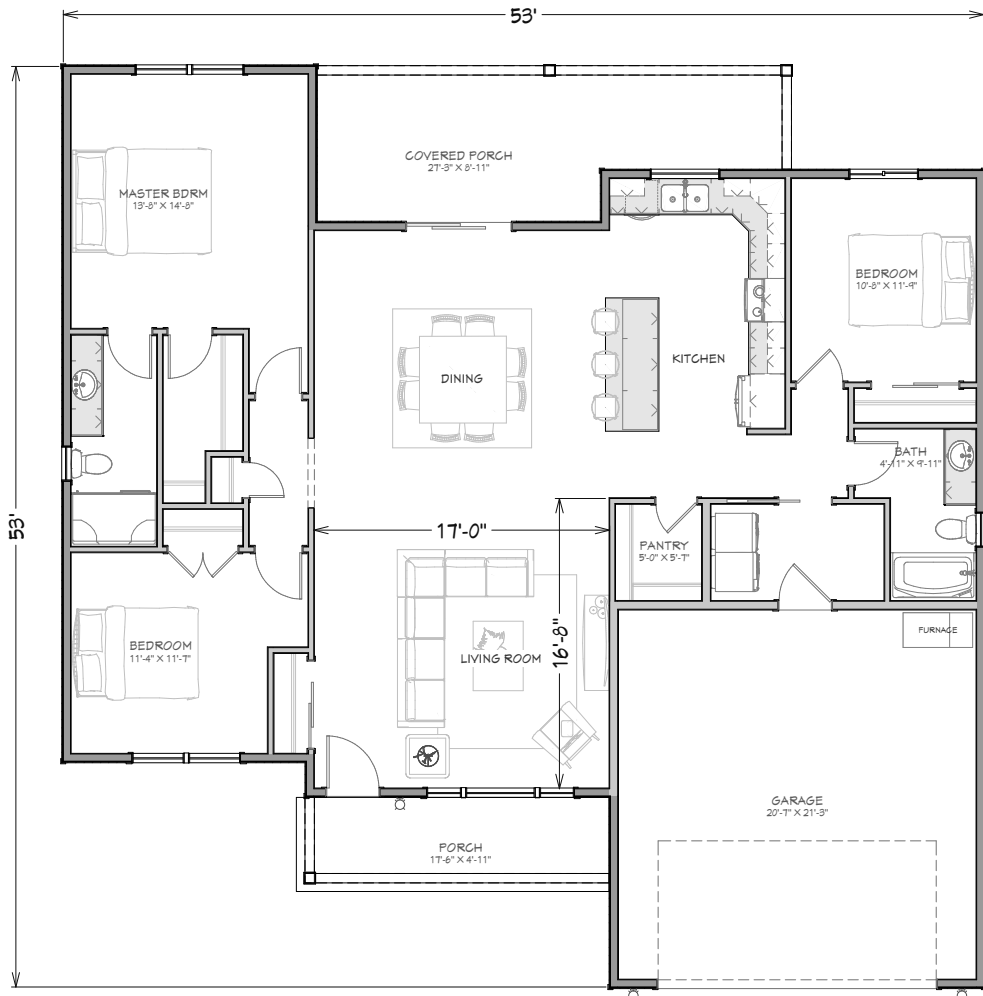

# THE 1691

**AT A GLANCE:**

- 1691 SQ FT
- 3 BEDROOMS
- 2 BATHROOMS
- 2 CAR GARAGE