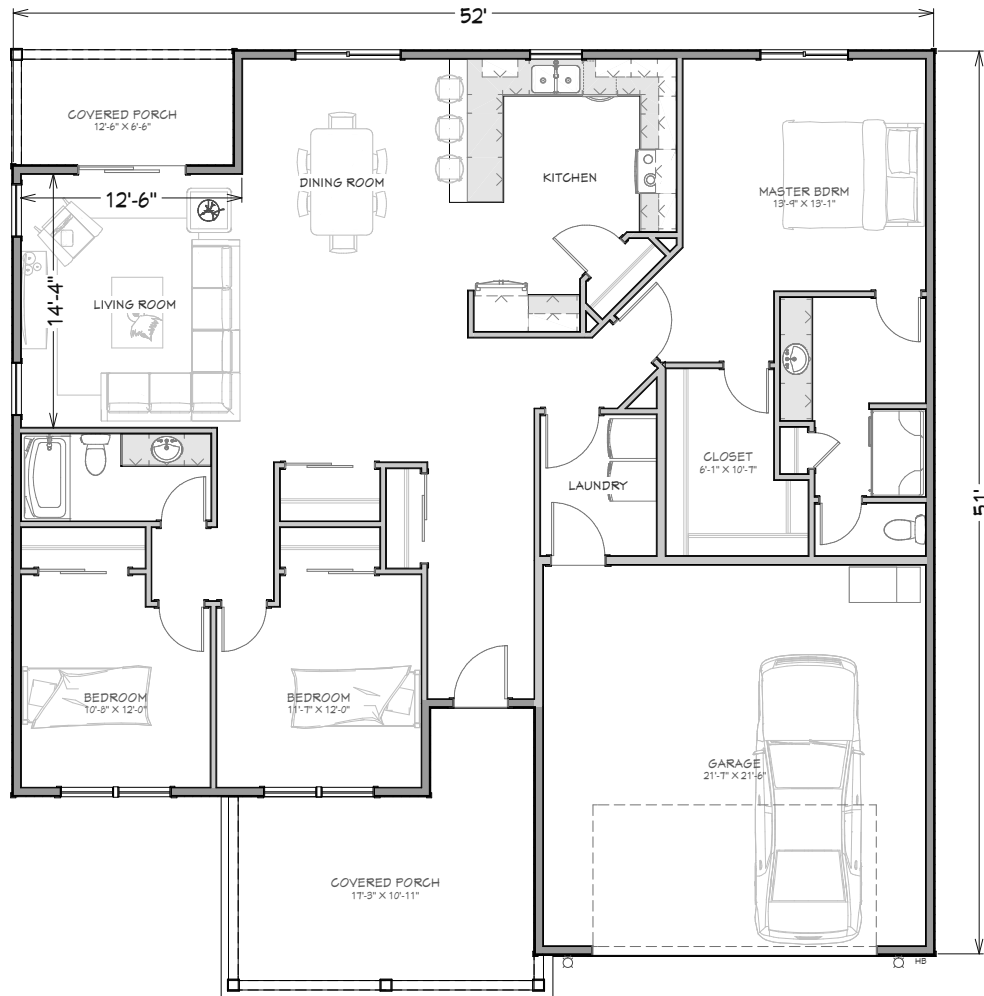

# THE 1785

## AT A GLANCE:

- 1785 SQ FT
- 3 BEDROOMS
- 2 BATHROOMS
- 2 CAR GARAGE