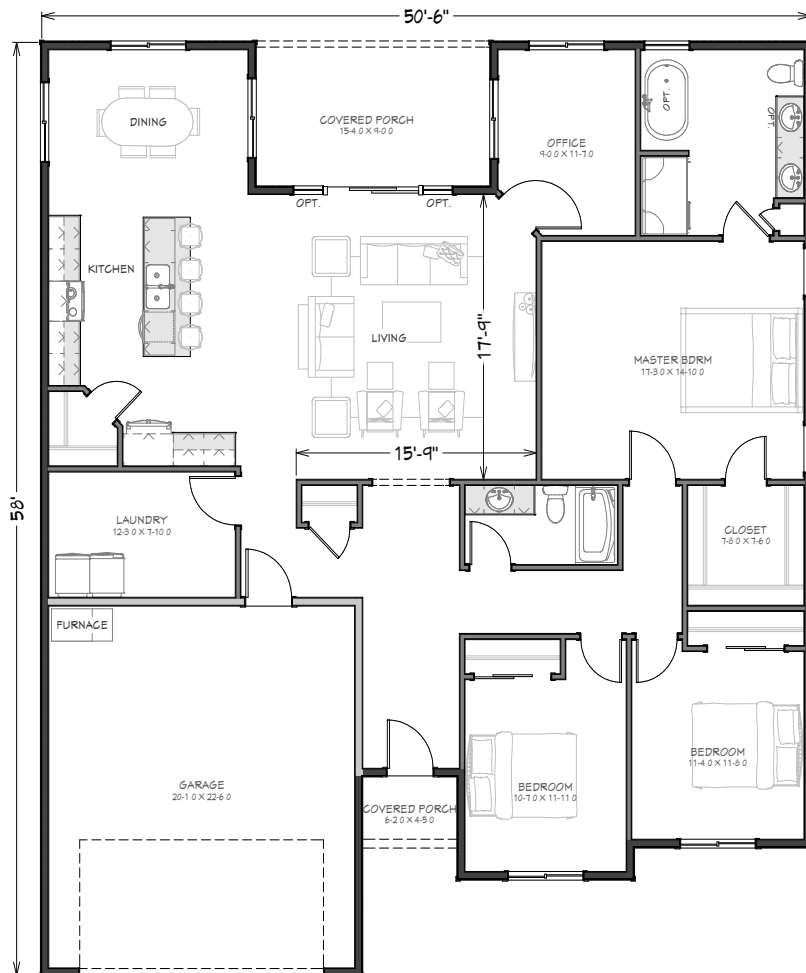

# THE 2070

## AT A GLANCE:

- 2070 SQ FT
- 3 BEDROOMS
- 2 BATHROOMS
- OFFICE
- 2 CAR GARAGE