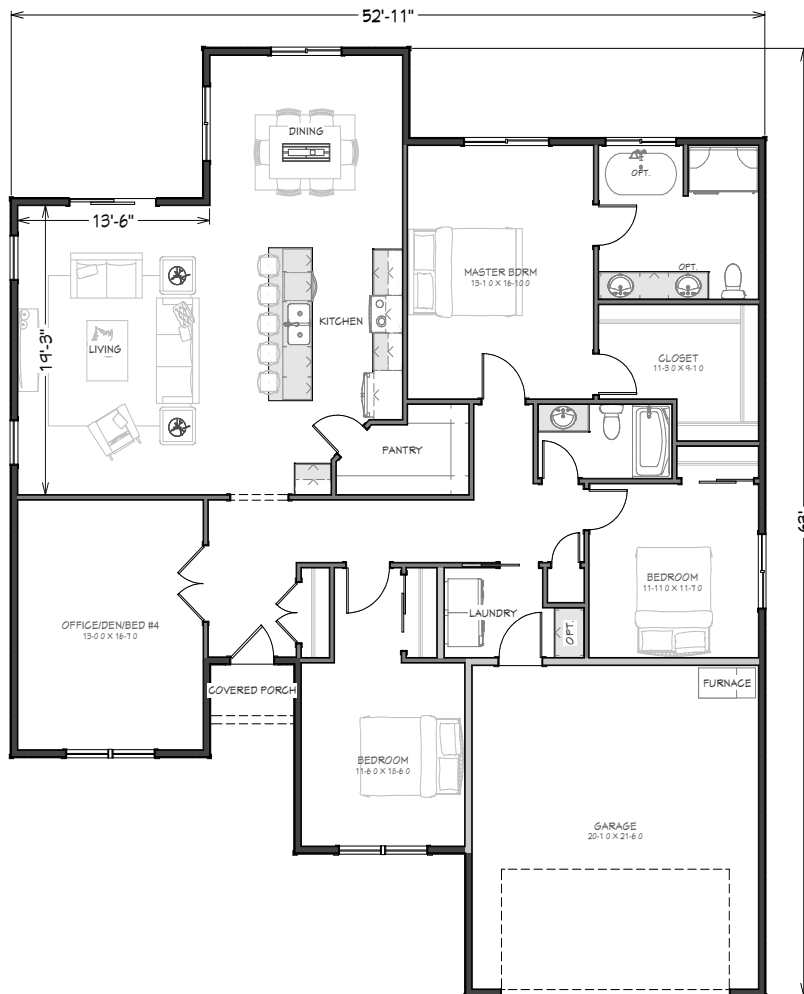

# THE 2124

## AT A GLANCE:

- 2124 SQ FT
- 3 BEDROOMS
- 2 BATHROOMS
- OFFICE
- 2 CAR GARAGE