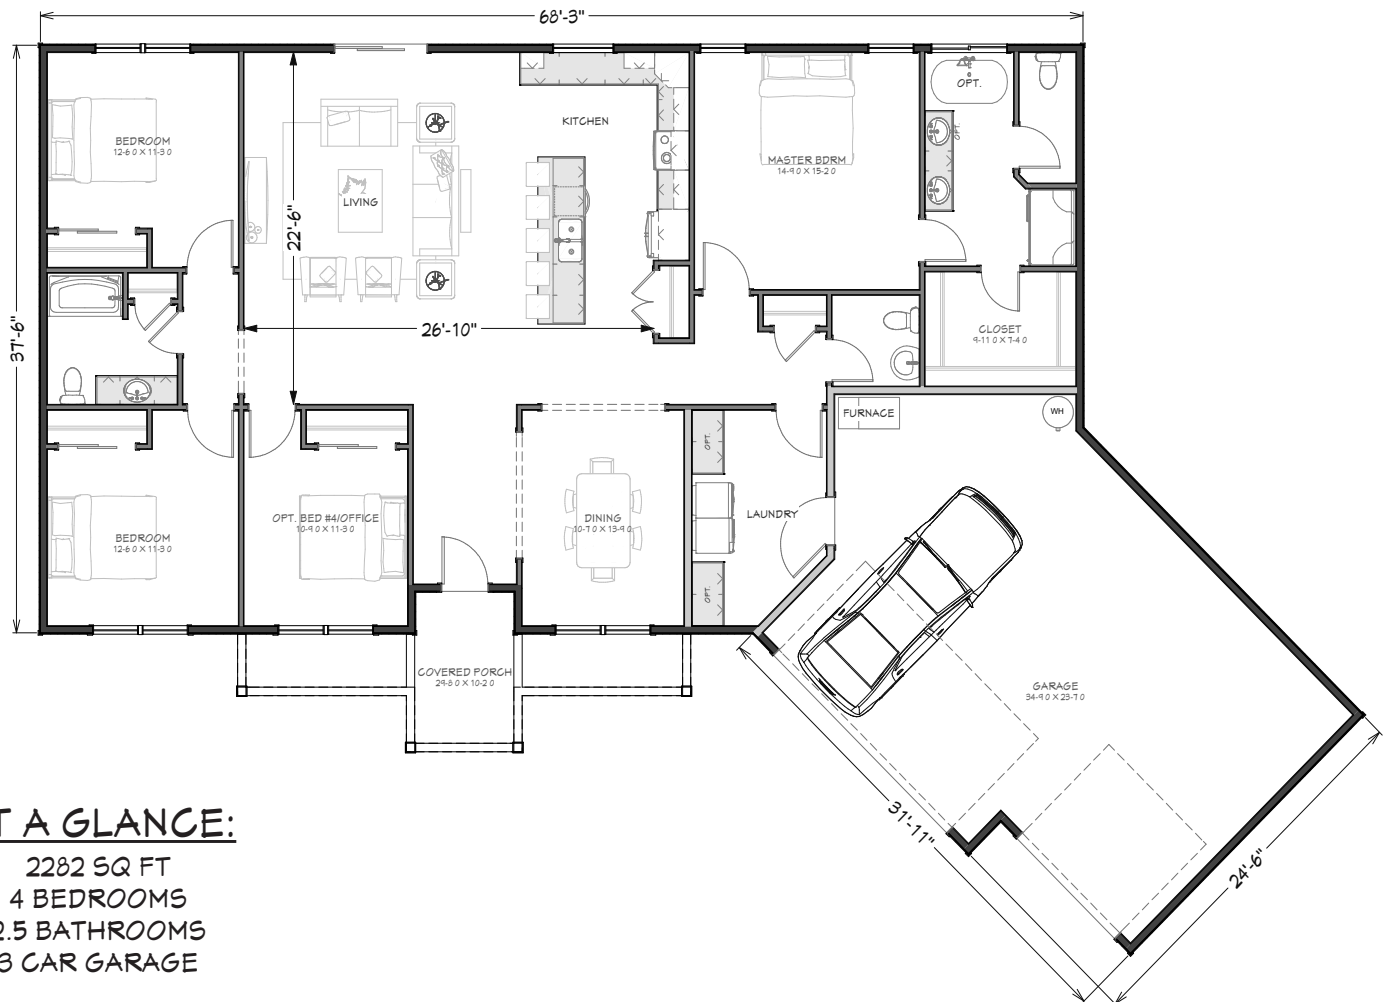

# THE 2282

## AT A GLANCE:

- 2282 SQ FT
- 4 BEDROOMS
- 2.5 BATHROOMS
- 3 CAR GARAGE